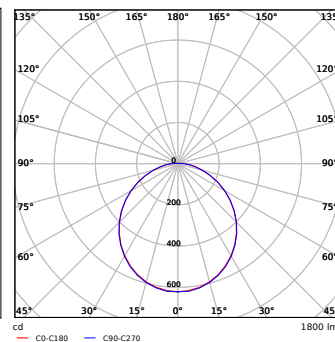

## Lichttechnische Daten

LEDWall-Mounted Rd300-13W

LEDWall-Mounted Sq300-13W

LEDWall-Mounted Rd300-20W

LEDWall-Mounted Sq300-20W