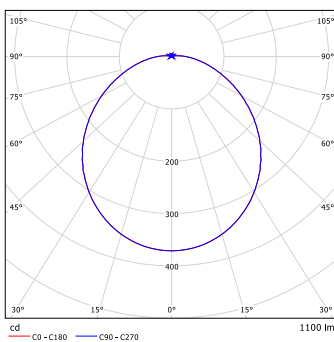

Lichttechnische Daten

LEDWall-Mounted Rd300-13W