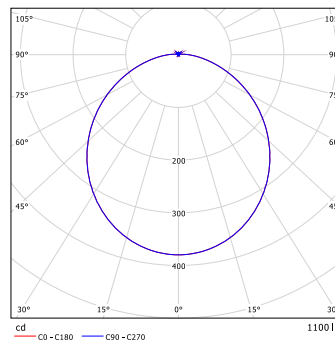

LEDWall-Mounted Sq300-13W